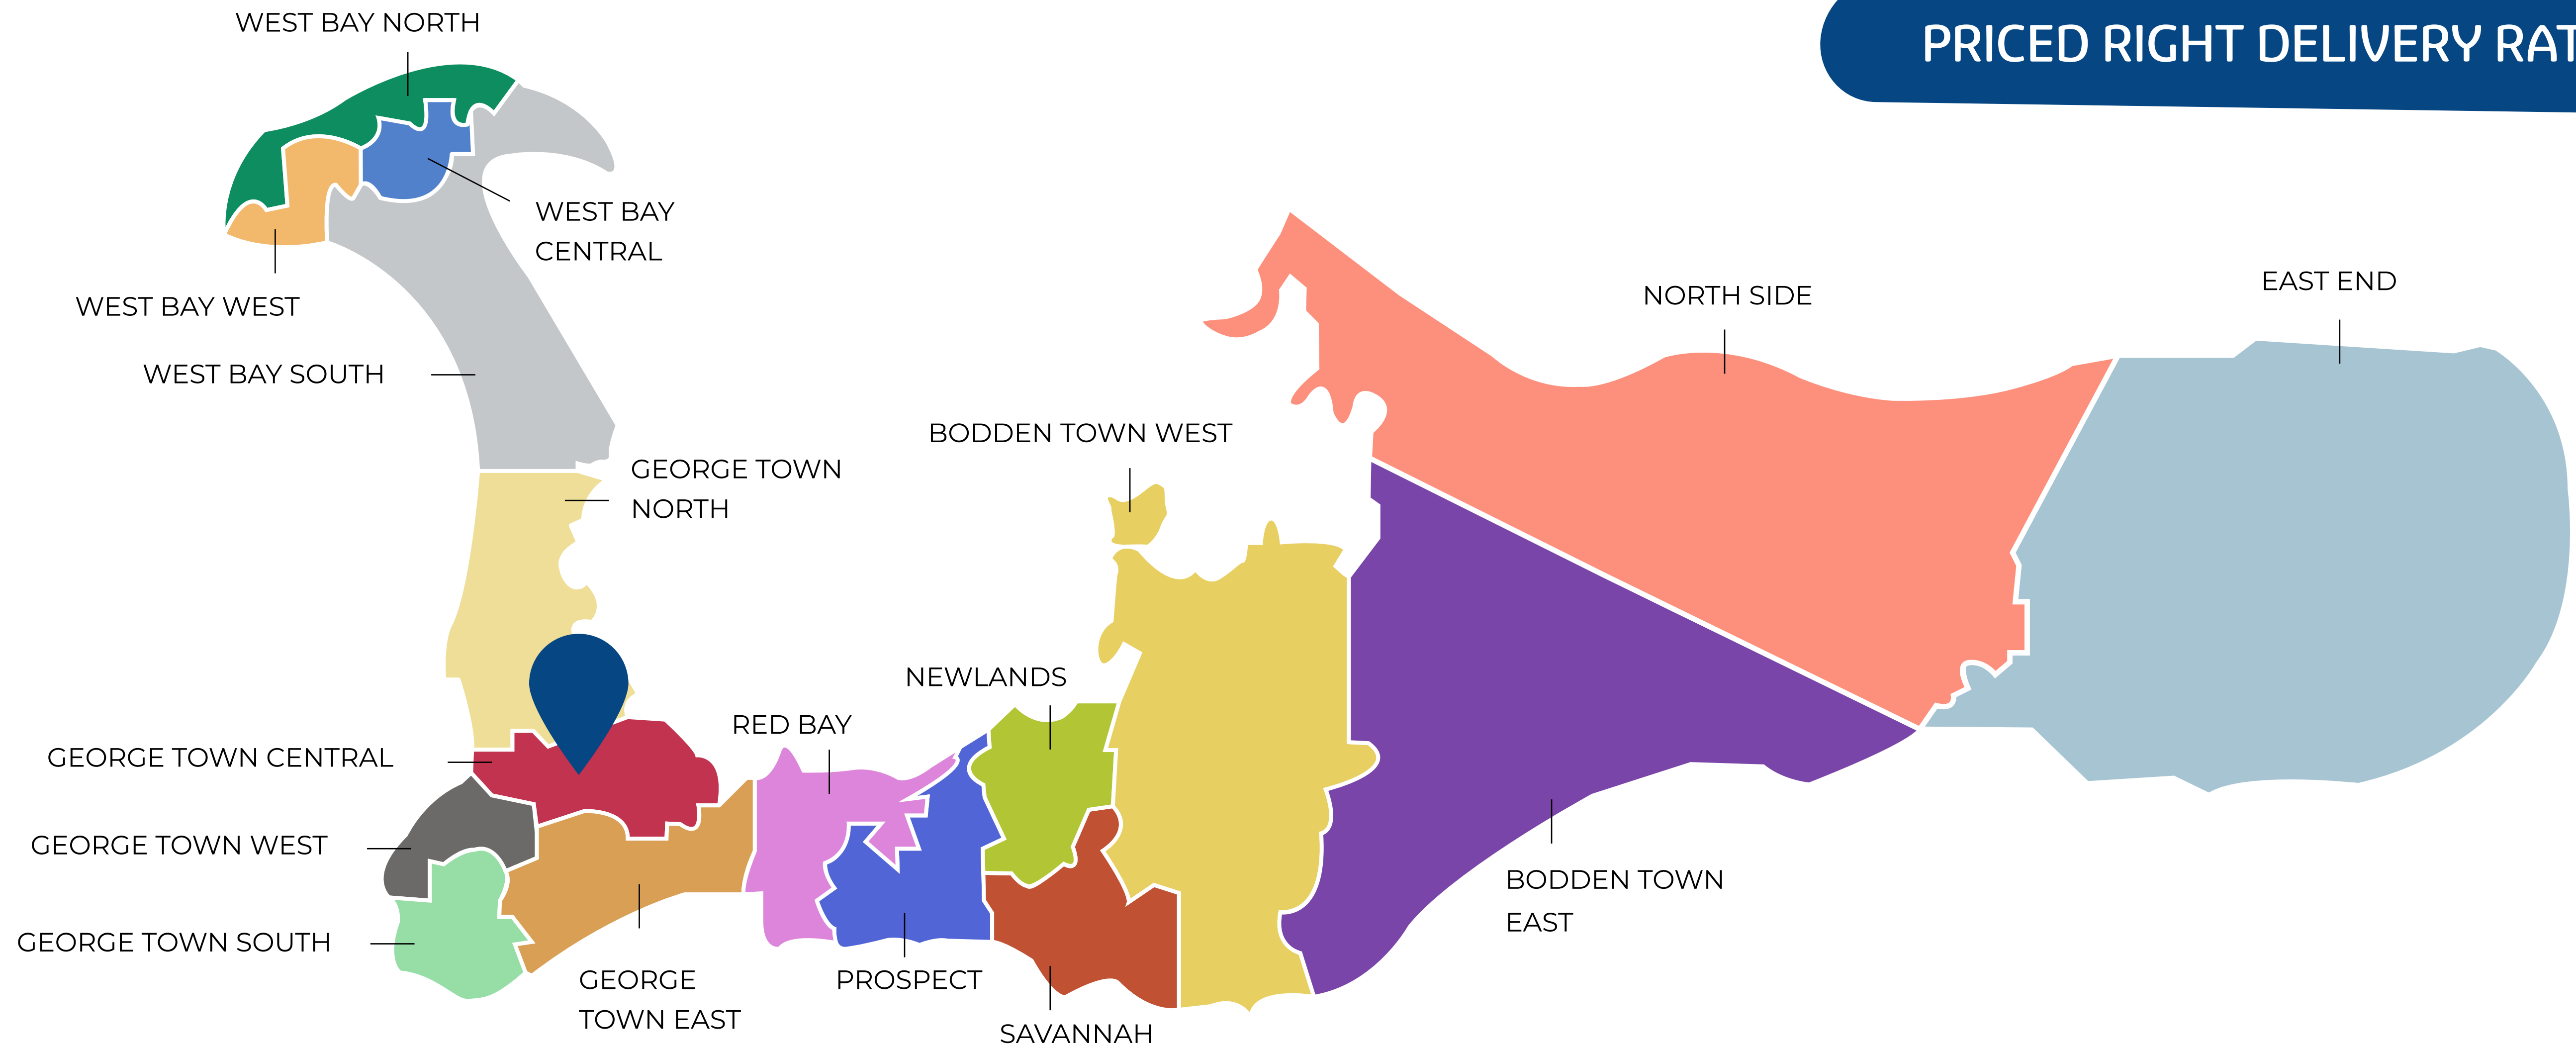

PRICED RIGHT DELIVERY RATES

DELIVERY RATES FROM PRICED RIGHT (INCLUDING \$10 PICKING FEE)

WEST BAY NORTH - \$33.40
 WEST BAY WEST - \$33.40
 WEST BAY SOUTH - \$33.40
 WEST BAY CENTRAL - \$33.40

GEORGE TOWN NORTH - \$29.50
 GEORGE TOWN WEST - \$29.50
 GEORGE TOWN CENTRAL - \$29.50
 GEORGE TOWN SOUTH - \$29.50
 GEORGE TOWN EAST - \$29.50

RED BAY - \$33.40
 PROSPECT - \$33.40
 SAVANNAH - \$33.40
 NEWLANDS - \$38.60
 BODDEN TOWN WEST -

\$38.60
 BODDEN TOWN EAST - \$38.60
 NORTH SIDE - \$42.50
 EAST END - \$42.50

AIRPORT CENTER
PARKING LOT

**CURBSIDE
PICKUP**