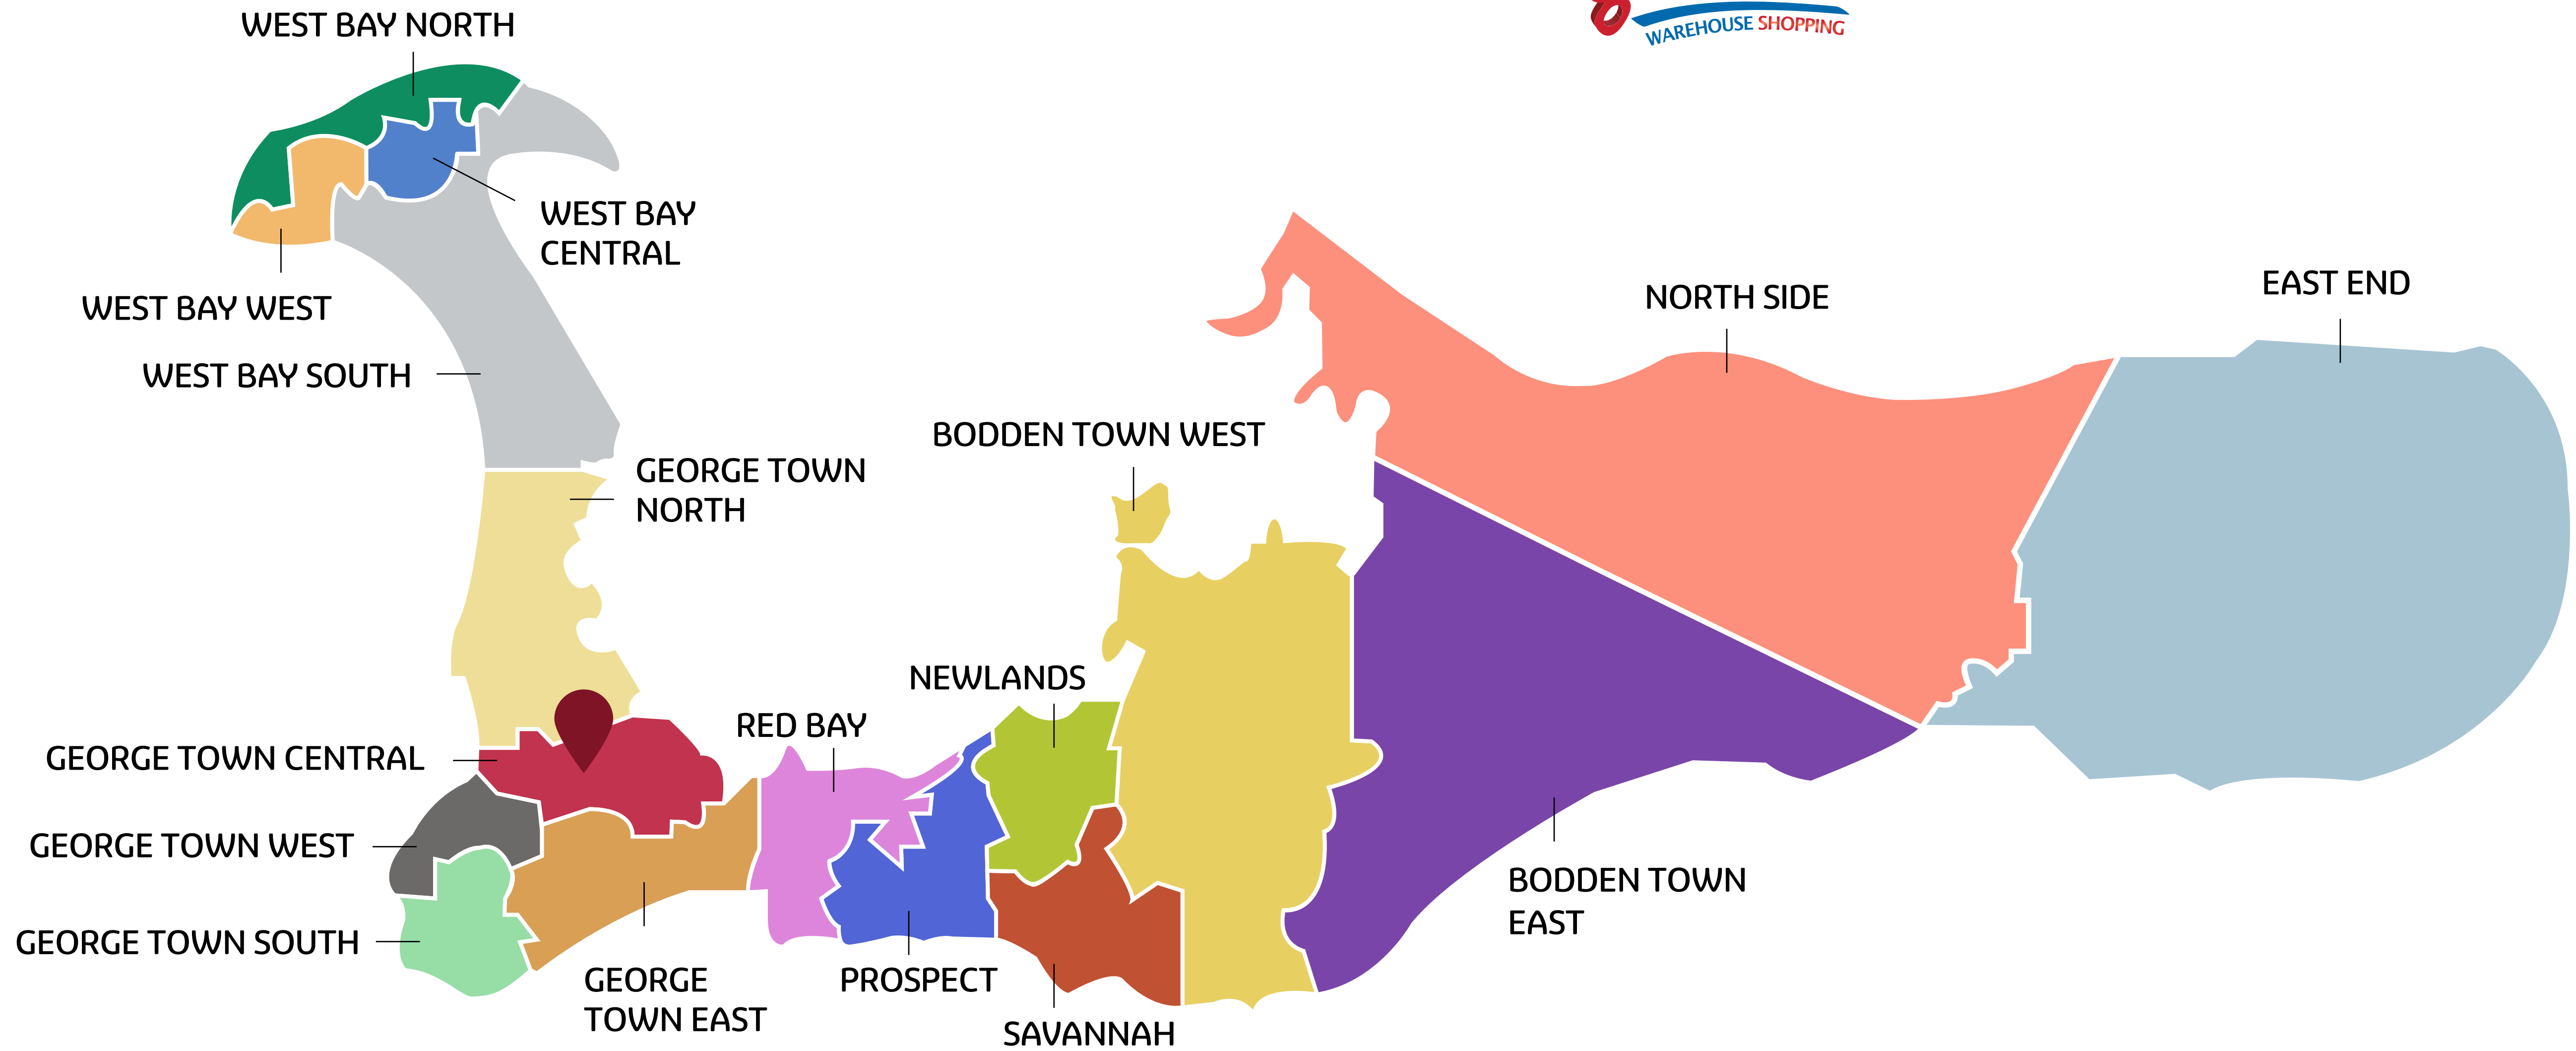

PRICED RIGHT DELIVERY RATES

DELIVERY RATES FROM PRICED RIGHT (INCLUDING \$10 PICKING FEE)

WEST BAY NORTH - \$33.40
 WEST BAY WEST - \$33.40
 WEST BAY SOUTH - \$33.40
 WEST BAY CENTRAL - \$33.40

GEORGE TOWN NORTH - \$29.50
 GEORGE TOWN WEST - \$29.50
 GEORGE TOWN CENTRAL - \$29.50
 GEORGE TOWN SOUTH - \$29.50
 GEORGE TOWN EAST - \$29.50

RED BAY - \$33.40
 PROSPECT - \$33.40
 SAVANNAH - \$33.40
 NEWLANDS - \$38.60
 BODDEN TOWN WEST - \$38.60

BODDEN TOWN EAST - \$38.60
 NORTH SIDE - \$42.50
 EAST END - \$42.50

AIRPORT CENTER
PARKING LOT

OWEN ROBERTS INTERNATIONAL AIRPORT